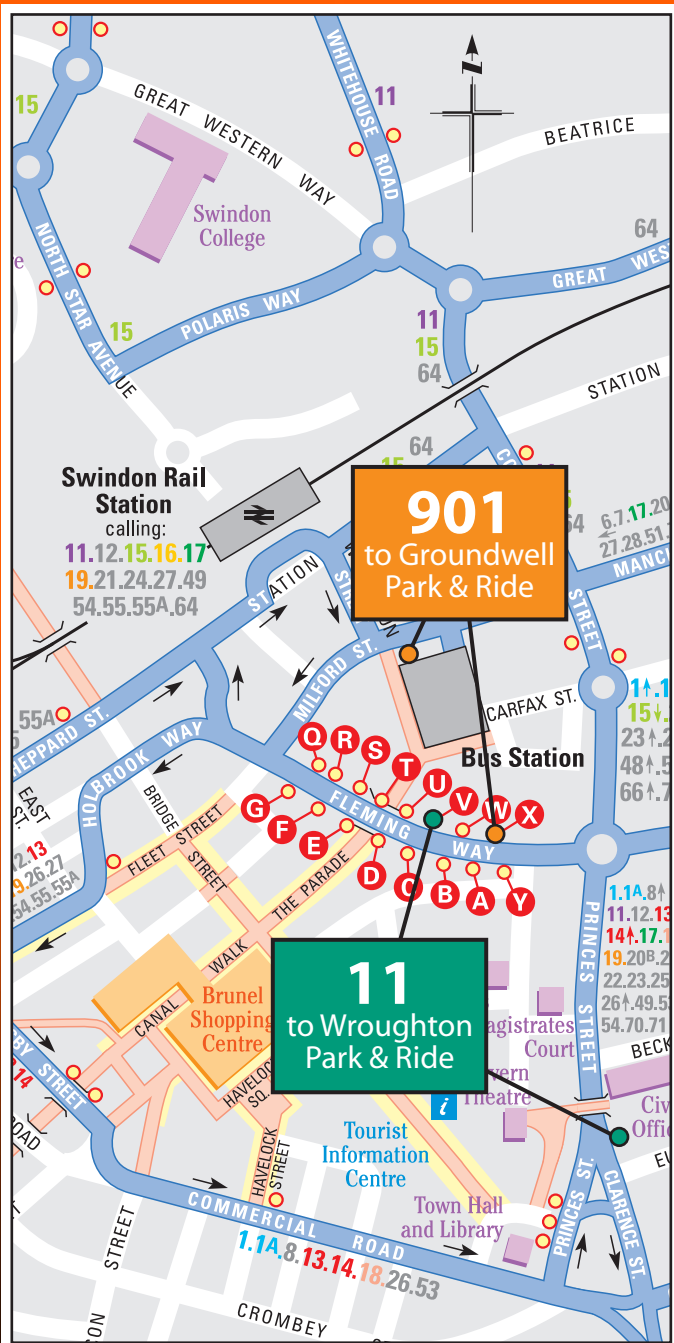

Where to board your Park & Ride bus in the Town Centre

DayRider

Allows one day's **unrestricted** travel on all Thamesdown and Stagecoach buses in the Swindon urban area for:

adult **£3** child **£2**
 adult & kids **£4*** family **£6****

* One adult and up to three children.
 ** Two adults and up to three children.
Buy on the bus - exact fare please.

TravelPass

Allows **unrestricted** travel on all Thamesdown and Stagecoach buses in the Swindon urban area for:

Groundwell Park & Ride - Fleming Way 901

Bus times

Bus times

From Wroughton Park & Ride

Mondays to Fridays*

0715, 0735,
0755, 0815,
0830, 0845
then every 15 mins at
00 - 15 - 30 - 45
mins past each hour until
1545

From Groundwell Park & Ride

Mondays to Saturdays*

0700ns, 0715ns, 0730, 0745
then every 15 mins at
00 - 15 - 30 - 45
mins past each hour until
1145, 1157
then every 15 mins at
12 - 27 - 42 - 57
mins past each hour until
1827